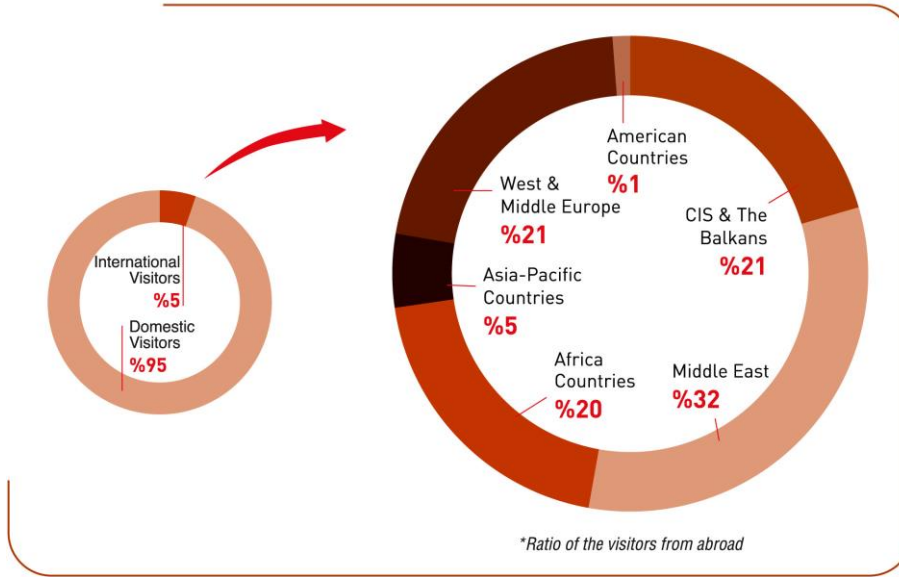

VISITORS BY COUNTRIES

The significant increase in the number of visitors coming from abroad particularly from the Middle East, gives a clear sign that Turkey is an important hub when planning future investments in this region and that investors consider REW İstanbul as THE trade forum to efficiently view, compare and purchase products. With 21% of international visitors coming from the Balkans and CIS countries, this also indicates the importance given to REW İstanbul and Turkey by these emerging regional markets for recycling, environmental and waste treatment sectors.

Countries from where most visitors originated were Turkey, Iran, Greece, Saudi Arabia, Morocco, Tunisia, Albania, Egypt, Iraq and UAE.

REW İstanbul 2016 Conferences

The Turkish Ministry of Environment and Urbanisation, Chambers of Commerce and industry associations, delivered many educational presentations across a range of important environmental topics.

Organization

Kore Şehitleri Caddesi No: 34/4 Zincirlikuyu, Şişli 34394 İstanbul, Turkey
Tel : (+90 212) 275 75 79 Fax: (+90 212) 288 36 11 e-mail: rew@ifo.com.tr