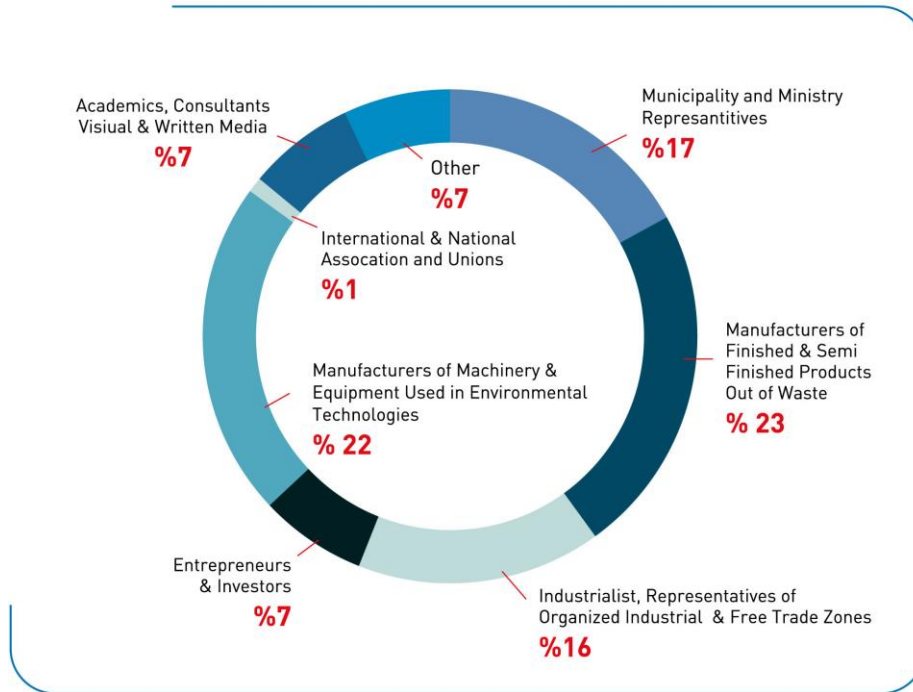

VISITORS BY BUSINESS ACTIVITIES

Professional visitors from the categories of “representatives producing finished and semi-finished products from waste”, “representatives from municipalities, ministries and industry”, “organized industrial zones and professional societies and associations”, represented 56% of the total number of visitors. The strong increase in the number of Representatives of Municipalities and Sector representatives producing finished and semi-finished products from waste, reflects the investment plans of Municipalities and was in line with expectations.

Organization

Kore Şehitleri Caddesi No: 34/4 Zincirlikuyu, Şişli 34394 İstanbul, Turkey
Tel : (+90 212) 275 75 79 Fax: (+90 212) 288 36 11 e-mail: rew@ifo.com.tr